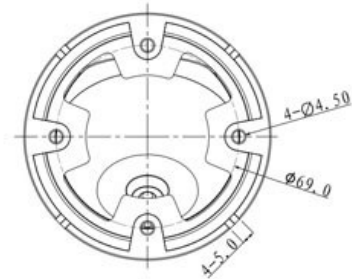

CP- UVC-DM1100L2

1 MP HDCVI IR Dome Camera - 20 Mtr.

CP PLUS
CORAL