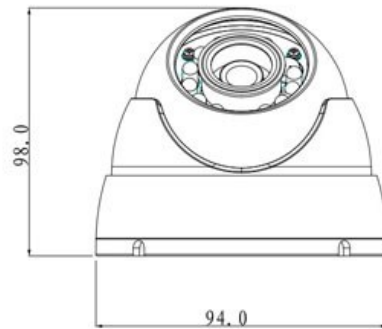

CP- UVC-DM1100L2

1 MP HDCVI IR Dome Camera - 20 Mtr.

CP PLUS
CORAL